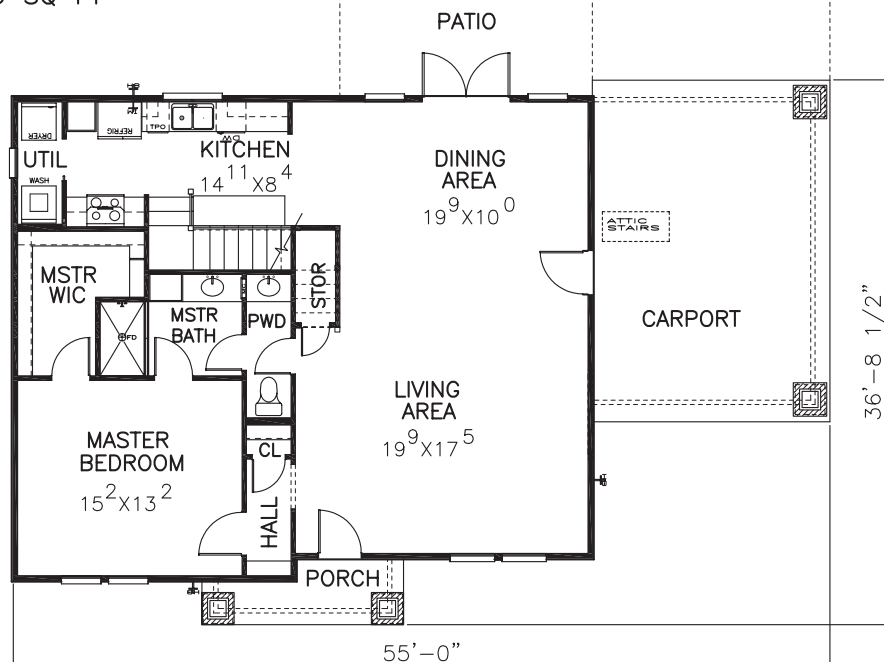

UPPER LEVEL FLOOR PLAN
503 SQ FT

LIVING AREA
1740 SQ FT