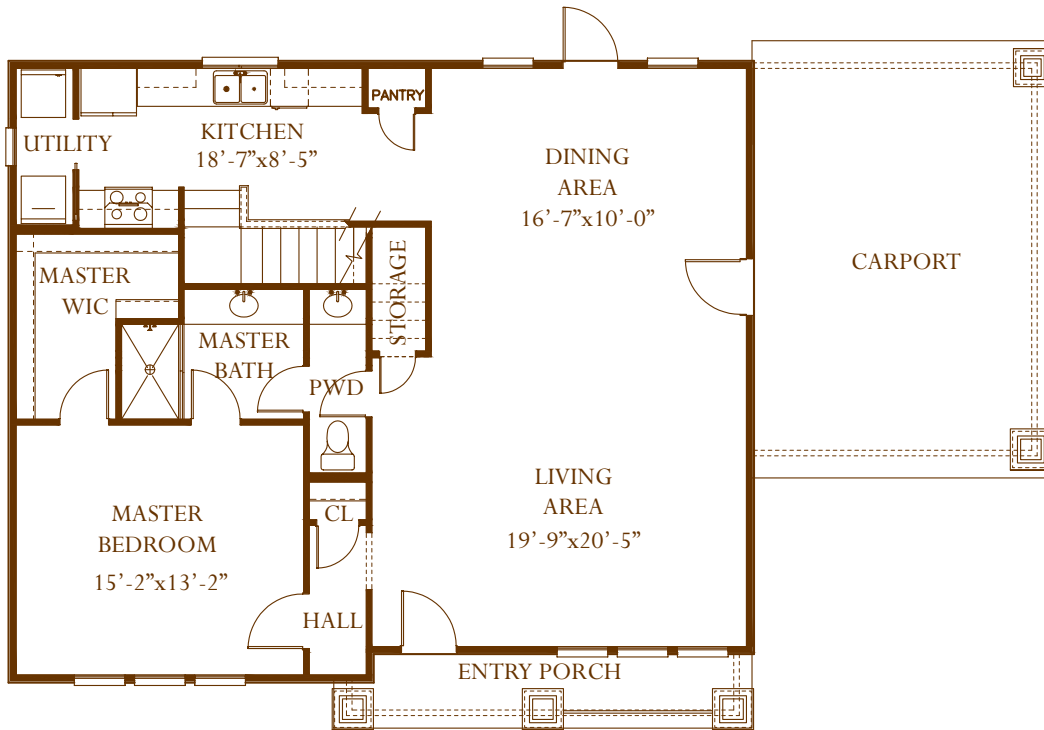

THE LLANO

EXPERIENCE THE HILL COUNTRY
Experience Sendero Ridge
 KERRVILLE, TEXAS

FEATURES

- 1,740 SQUARE FEET
- ITALIAN BIRCH WOOD CABINETS THROUGHOUT
- WHIRLPOOL STAINLESS STEEL APPLIANCES
- LARGE OVAL VANITY SINKS
- OIL RUBBED BRONZE HARDWARE & LIGHTING
- PROFESSIONAL LANDSCAPE PACKAGE
- KARNDEAN WOOD EFFECT FLOORING
- CRAFTSMAN STYLE GLASS FRONT DOOR
- 30-YEAR DIMENSIONAL SHINGLES
- DESIGNER COLOR SCHEME SELECTION