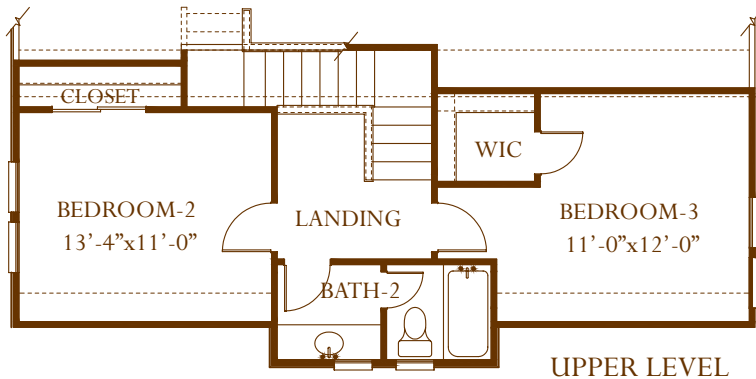

THE LLANO

EXPERIENCE THE HILL COUNTRY
Experience Sendero Ridge
 KERRVILLE, TEXAS

FEATURES

- 1,740 SQUARE FEET
- ITALIAN BIRCH WOOD CABINETS THROUGHOUT
- WHIRLPOOL STAINLESS STEEL APPLIANCES
- LARGE OVAL VANITY SINKS
- OIL RUBBED BRONZE HARDWARE & LIGHTING
- PROFESSIONAL LANDSCAPE PACKAGE
- KARNDEAN WOOD EFFECT FLOORING
- CRAFTSMAN STYLE GLASS FRONT DOOR
- 30-YEAR DIMENSIONAL SHINGLES
- DESIGNER COLOR SCHEME SELECTION