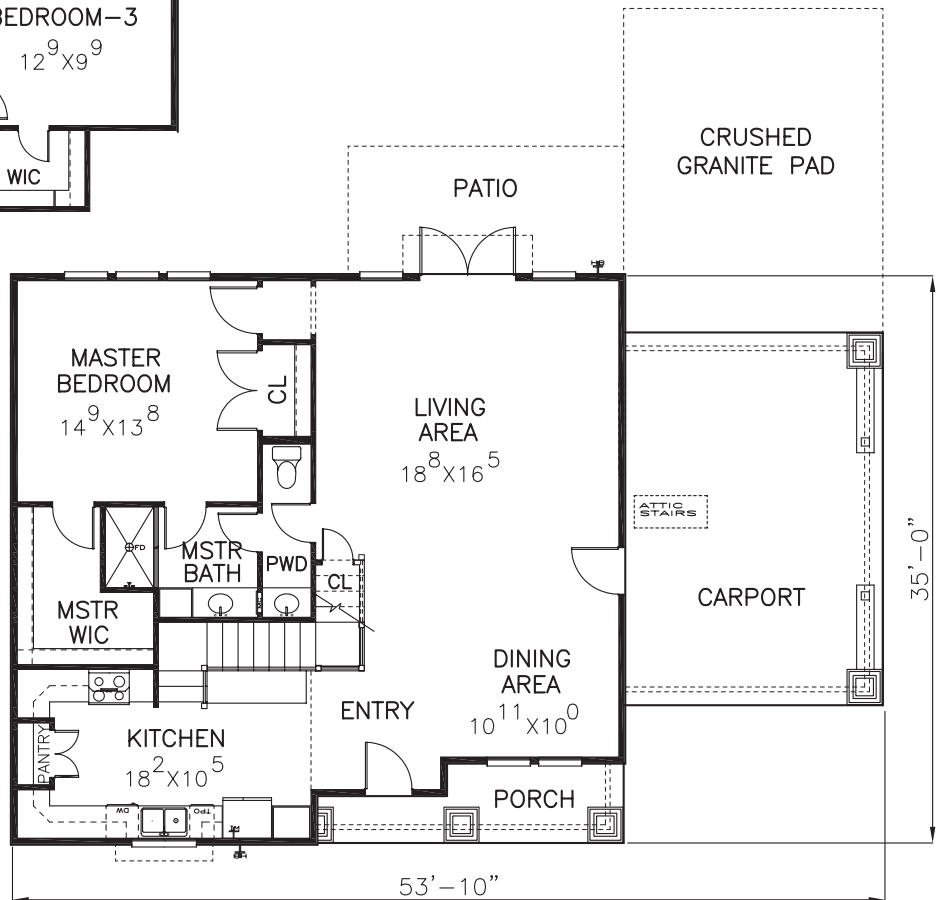

UPPER LEVEL LIVING AREA
537 SQ. FT.

MAIN LEVEL LIVING AREA
1241 SQ. FT.

LIVING AREA
1778 SQ FT