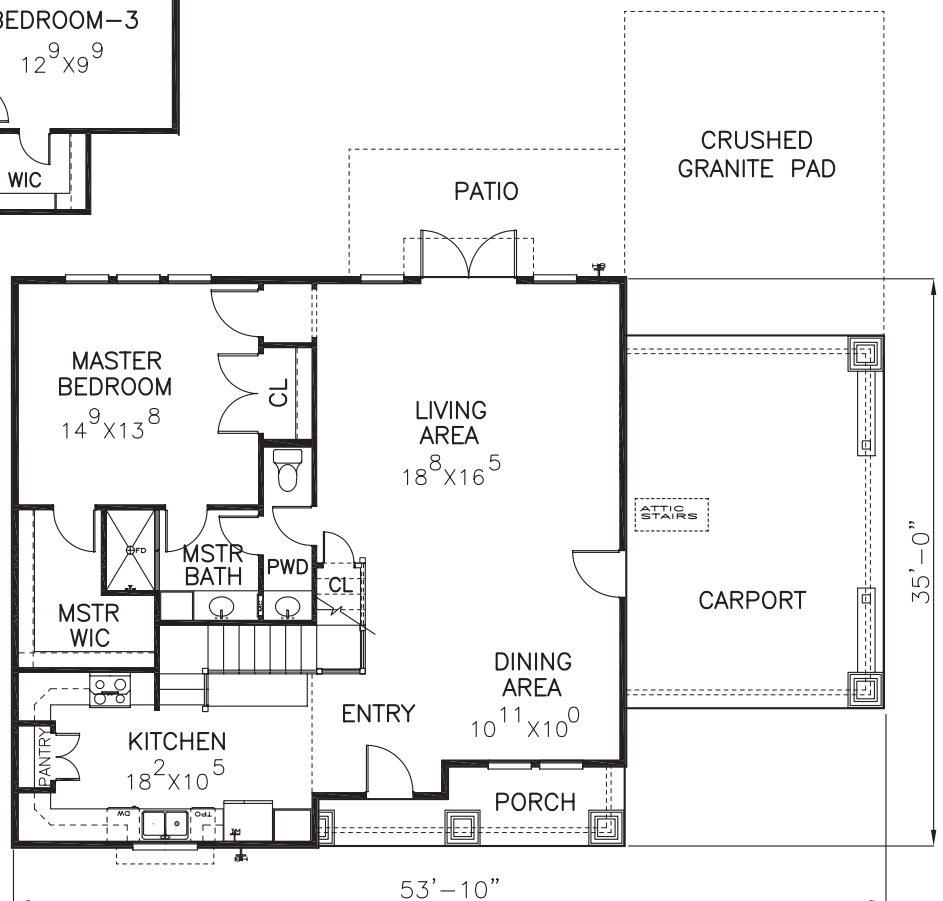

UPPER LEVEL LIVING AREA
537 SQ. FT.

MAIN LEVEL LIVING AREA
1241 SQ. FT.

LIVING AREA
1778 SQ FT