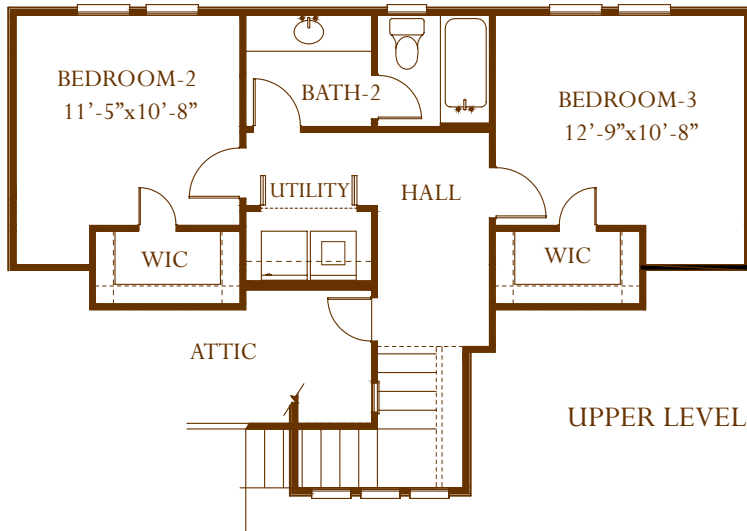

## FEATURES

- 1,806 SQUARE FEET
- ITALIAN BIRCH WOOD CABINETS THROUGHOUT
- WHIRLPOOL STAINLESS STEEL APPLIANCES
- LARGE OVAL VANITY SINKS
- OIL RUBBED BRONZE HARDWARE & LIGHTING
- PROFESSIONAL LANDSCAPE PACKAGE
- KARNDEAN WOOD EFFECT FLOORING
- CRAFTSMAN STYLE GLASS FRONT DOOR
- 30-YEAR DIMENSIONAL SHINGLES
- DESIGNER COLOR SCHEME SELECTION