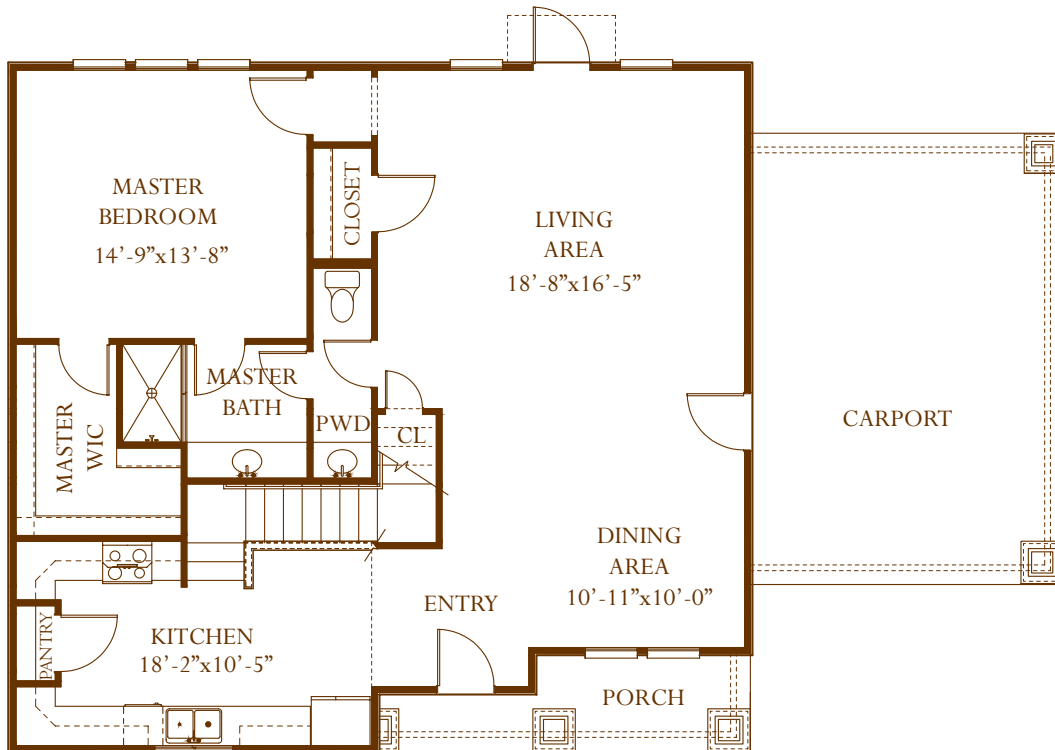

## FEATURES

- 1,806 SQUARE FEET
- ITALIAN BIRCH WOOD CABINETS THROUGHOUT
- WHIRLPOOL STAINLESS STEEL APPLIANCES
- LARGE OVAL VANITY SINKS
- OIL RUBBED BRONZE HARDWARE & LIGHTING
- PROFESSIONAL LANDSCAPE PACKAGE
- KARNDEAN WOOD EFFECT FLOORING
- CRAFTSMAN STYLE GLASS FRONT DOOR
- 30-YEAR DIMENSIONAL SHINGLES
- DESIGNER COLOR SCHEME SELECTION