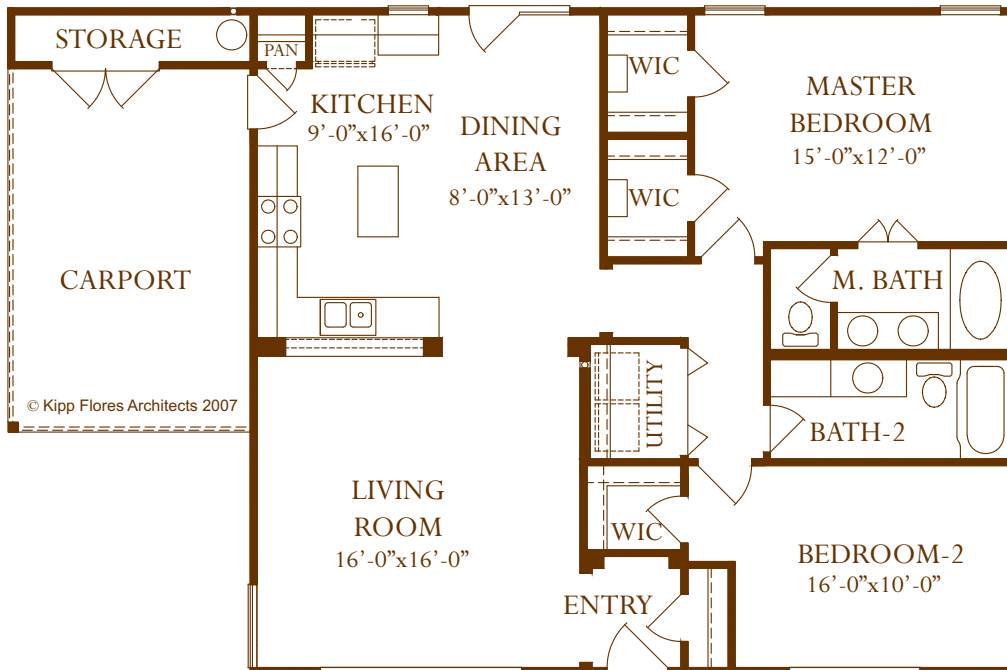

THE BRAZOS

EXPERIENCE THE HILL COUNTRY
Experience Sendero Ridge
KERRVILLE, TEXAS

FEATURES

- 1,254 SQUARE FEET
- ITALIAN BIRCH WOOD CABINETS THROUGHOUT
- WHIRLPOOL STAINLESS STEEL APPLIANCES
- LARGE OVAL VANITY SINKS
- OIL RUBBED BRONZE HARDWARE & LIGHTING
- PROFESSIONAL LANDSCAPE PACKAGE
- KARNDEAN WOOD EFFECT FLOORING
- CRAFTSMAN STYLE GLASS FRONT DOOR
- 30-YEAR DIMENSIONAL SHINGLES
- DESIGNER COLOR SCHEME SELECTION