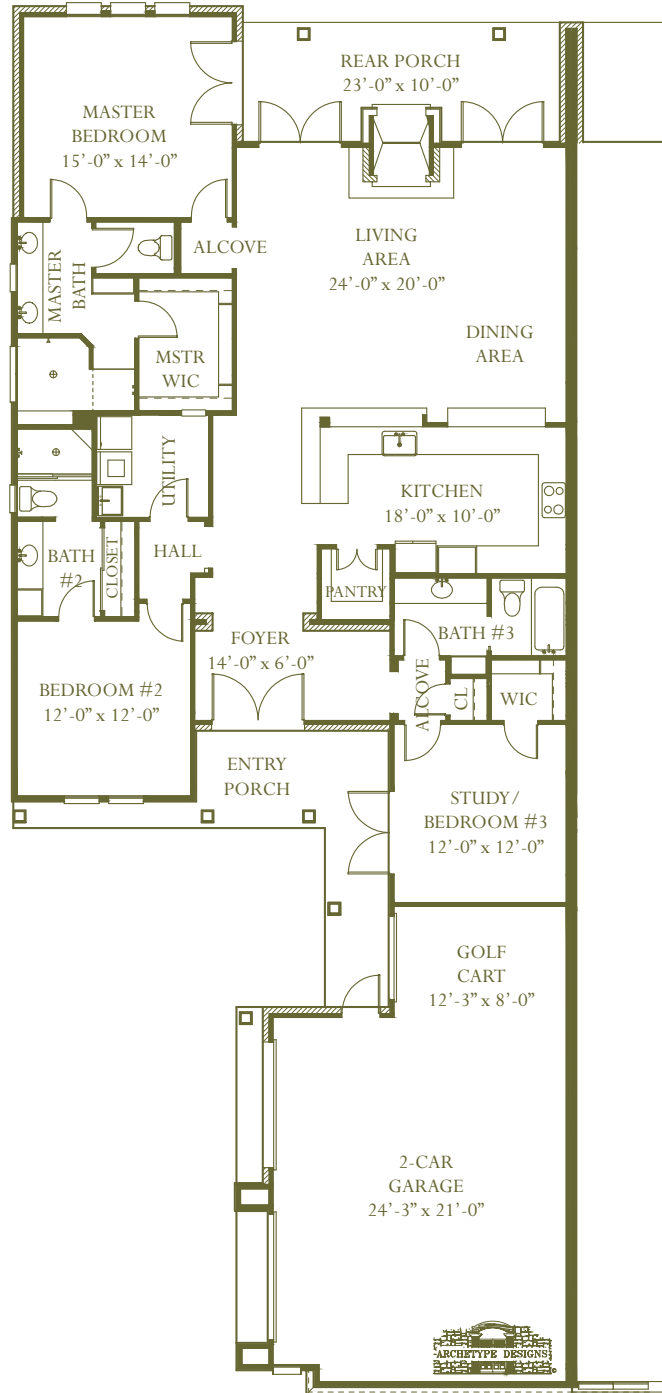

# THE YAUPON

EXPERIENCE THE HILL COUNTRY

*German Cottages*

KERRVILLE, TEXAS

APPROXIMATE SQUARE FEET 2,069

**Origin  
Homes.**

WWW.ORIGINHOMESINC.COM

## FEATURES

---

- KNOTTY ALDER CABINETS
- GRANITE COUNTERTOPS
- STAINLESS KITCHEN AID APPLIANCES
- KNOTTY ALDER WOOD 8' INTERIOR DOORS
- DOUBLE KNOTTY ALDER WOOD 8' FRONT & STUDY EXTERIOR DOORS
- STAIN WOOD TRIM THROUGHOUT HOME
- LARGE WALK-IN SHOWERS
- DESIGNER UPGRADED LIGHT FIXTURES
- HIGH END BATHROOM FIXTURES
- RUSTIC METAL ACCENT TILE ON KITCHEN BACKSPLASH & ALL BATHROOMS
- WOOD GARAGE DOORS
- EXPOSED CEDAR BEAMS IN LIVING ROOM
- 42" FIREPLACE IN LIVING AREA AND OUTDOOR LIVING AREA WITH NATIVE STONE SURROUND
- UPSCALE STRUCTURED WIRING PACKAGE FOR ENTERTAINING
- PROFESSIONAL LANDSCAPING PACKAGE WITH FULL SPRINKLER SYSTEM
- IRON AND NATURAL STONE FENCED BACKYARD
- THE COMANCHE TRACE GOLF COURSE JUST STEPS FROM YOUR BACK DOOR